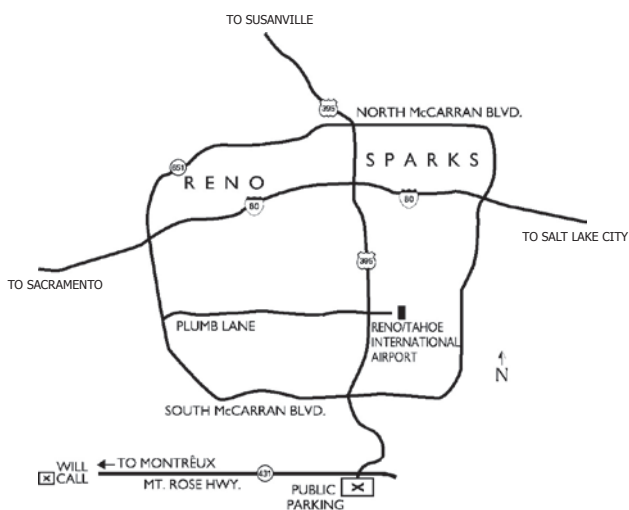

## Directions

### From Reno

Take US 395 south to SR 431, Mt. Rose Hwy west.

### From Carson

Take 395 north to SR 431, Mt. Rose Hwy west.

## Parking and Shuttles

The General Public Parking Lot is located at Mt. Rose Highway and Wedge Parkway. Shuttles will transport you to and from the main entrance of the tournament from 7 am to 7 pm. Tournament play is approximately 7:30 am to 6 pm. Parking is \$5 per vehicle.